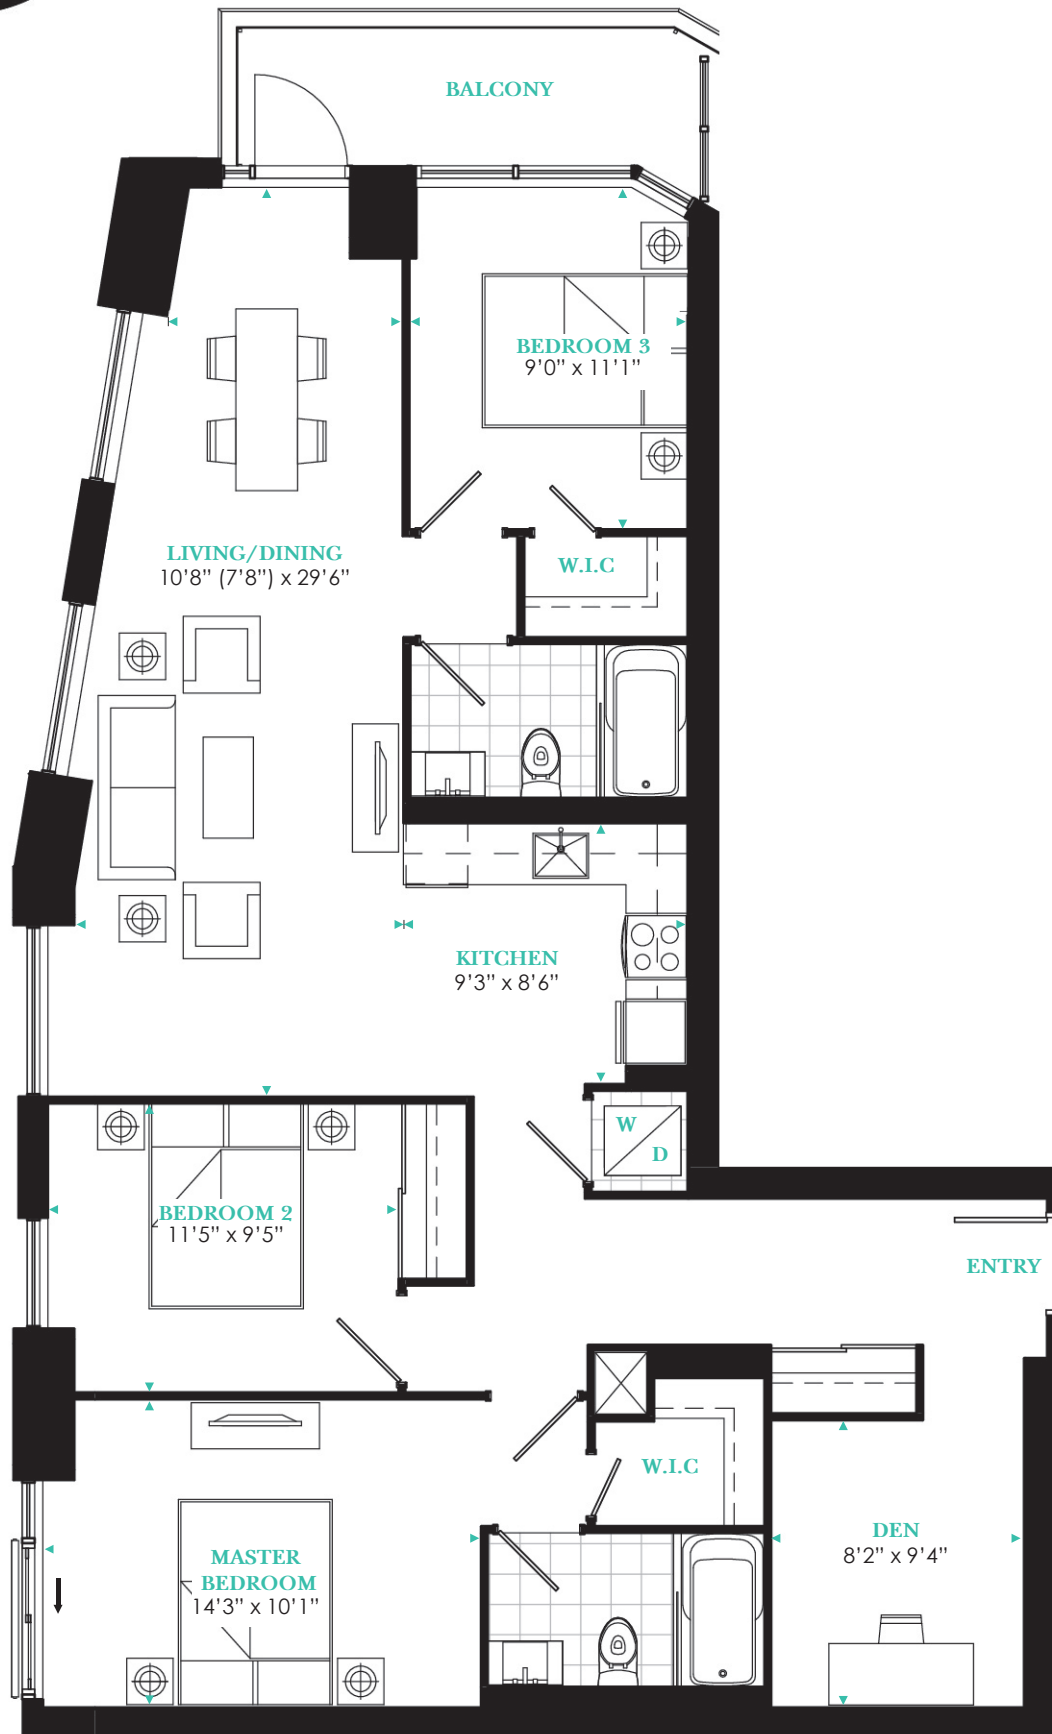

SUITE 1306

3 BEDROOM + DEN

Suite Area: **1,298** SQ.FT.

Balcony Area: **65** SQ.FT.

Total Area: **1,363** SQ.FT.

With Juliet Balcony

All areas and stated room dimensions are approximate. Sizes and specifications are subject to change without notice. Actual living area and balcony/terraces may vary from floor stated areas. E. & O.E.